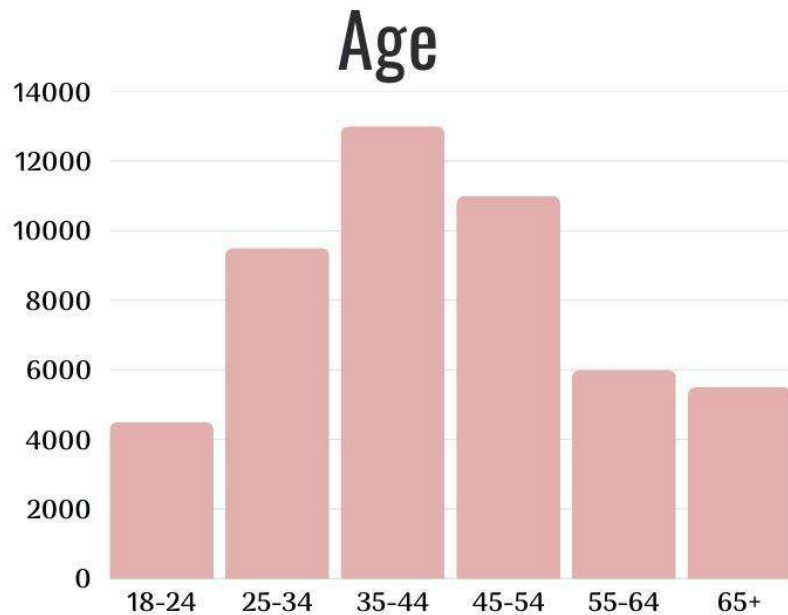

# DIGITAL

[www.bglenish.com](http://www.bglenish.com)

1.9 M  
PAGEVIEWS  
PER YR

160 K  
PAGEVIEWS  
PER MO

Latest news of  
beauty, lifestyle  
trends and wellness

# Digital Audience Overview

190k  
USERS/MO

DEVICE

82%

22%

78%

GENDER

# Digital Audience Overview