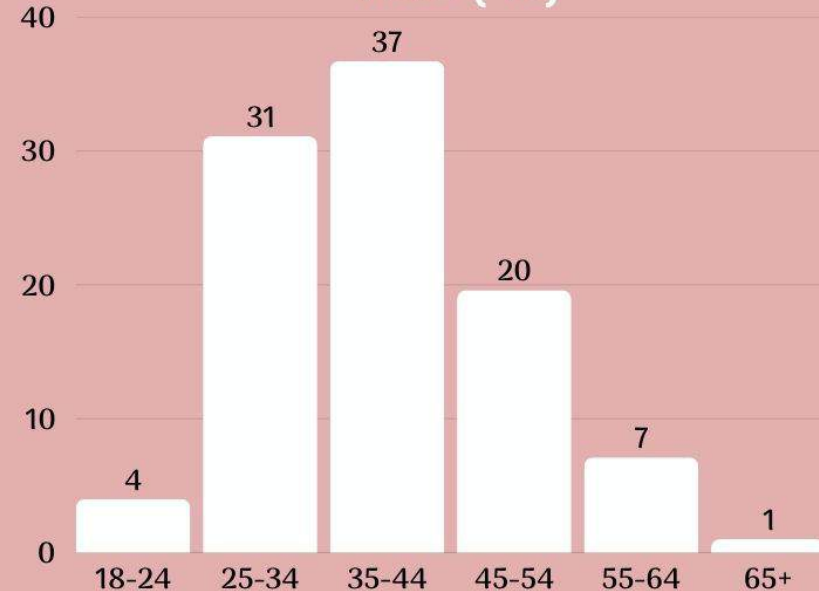

# SOCIAL MEDIA OVERVIEW

LINE  
@ビーグレン  
250k Followers

INSTAGRAM  
@bglen\_official  
14.1k Followers

X  
@bglen\_official  
12.7k Followers

## GENDER

## AGE (%)