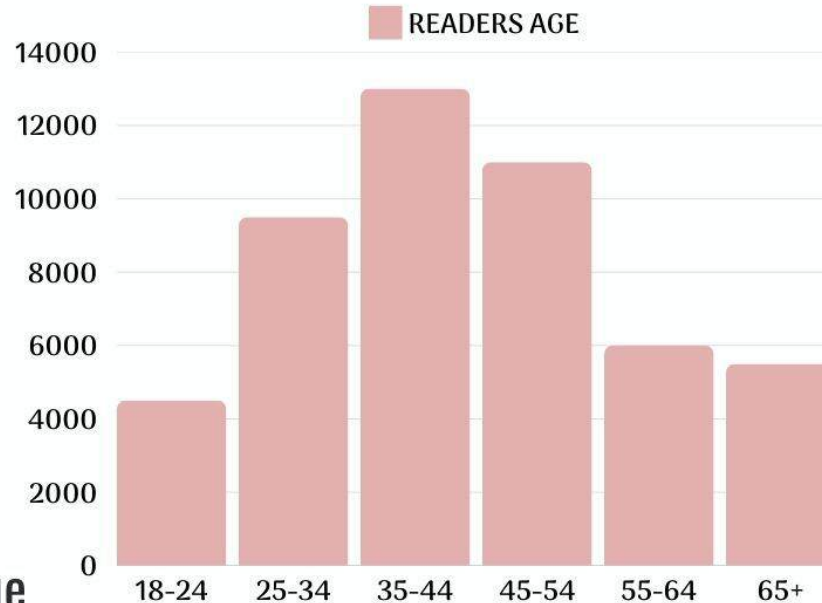

# Print Audience Overview

45k Printed Every Issue

**b.glenish!**